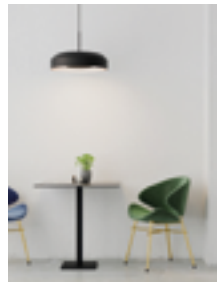

Geometric style

Forms that surround us affect both our visual and emotional comfort. It is so regardless of the type of space – home, office, public or recreational. That is why many everyday objects are created with exceptional aesthetic care. It is no different with lighting fixtures. The DOT series is the best proof that good design can go hand in hand with functionality.

The collection attracts viewer's eye with a geometric line. The series distinguishes itself by the characteristic inner circle – DOT. The light source is placed on it. Thanks to this, before the light reaches the room, it reflects from the

interior of the luminaire which is gently illuminated. The light coming outside is diffused and pleasing to the eye. The geometric forms of the DOT series is particularly interesting in compositions.