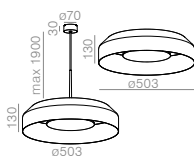

MAXI RING dot