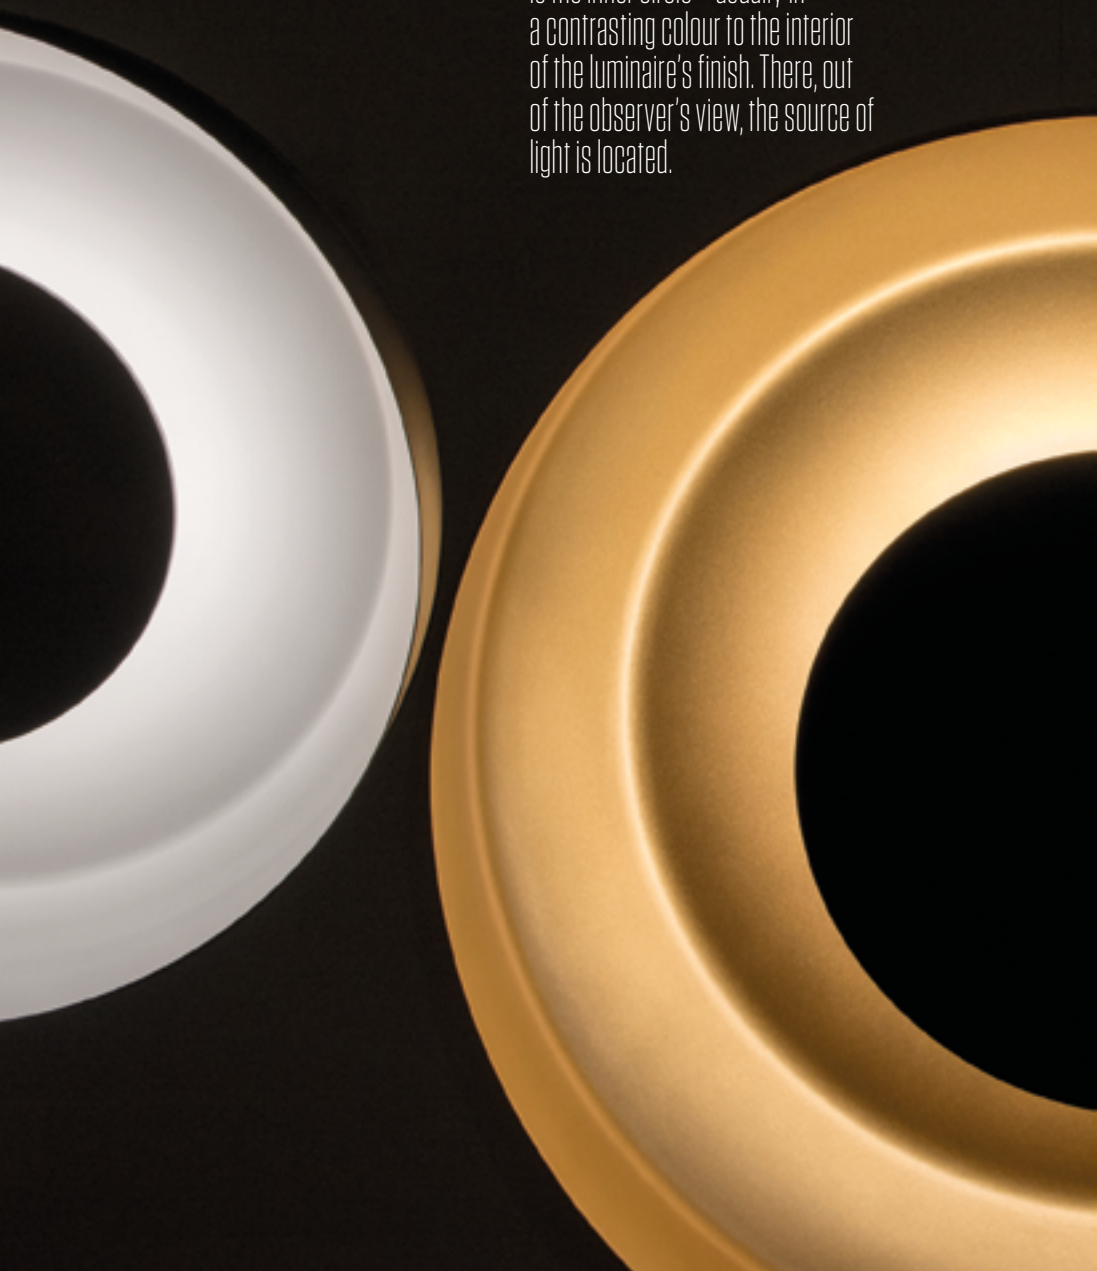

The DOT collection embraces the advantages of both technical lighting and a designer look. Its hallmark is the inner circle – usually in a contrasting colour to the interior of the luminaire's finish. The central element has a dual role: functional and aesthetic. The source of light is located on it.

it reaches the room. Luminaire's inner part is illuminated in a pleasant way and the light that comes out on the outside is perceived as soft and comfortable.

The DOT series offers functional, soft light in a modern form. Thanks to the different sizes of available luminaires – the larger MAXI RING and the smaller REVEL – they fit both into private interiors and public spaces such as lobbies or restaurants. After all, in spite of their function, refined interiors deserve well-thought-out and beautiful lighting solutions.

Forms that surround us affect both our visual and emotional comfort. The DOT series combines good design with functionality: aesthetic form and pleasant light.

DOT collection

-  soft and diffused, reflected light = high visual comfort
-  stylish, geometric shape
-  high quality LED light (CRI>90)
-  diversified dimensions = greater flexibility in lighting design

The DOT series combines the advantages of technical lighting with a designer look. Its hallmark is the inner circle – usually in a contrasting colour to the interior of the luminaire's finish. There, out of the observer's view, the source of light is located.