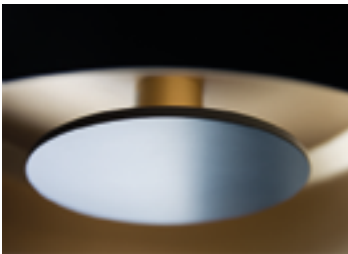

Geometric style

Forms that surround us affect both our visual and emotional comfort. It is so regardless of the type of space – home, office, public or recreational. That is why many everyday objects are created with exceptional aesthetic care. It is no different with lighting fixtures. The DOT series is the best proof that good design can go hand in hand with functionality.

The collection attracts viewer's eye with a geometric line. The series distinguishes itself by the characteristic inner circle – DOT. The light source is placed on it. Thanks to this, before the light reaches the room, it reflects from the

interior of the luminaire which is gently illuminated. The light coming outside is diffused and pleasing to the eye. The geometric forms of the DOT series is particularly interesting in compositions.