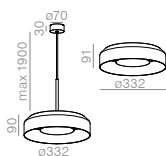

interior of the luminaire which is gently illuminated. The light coming outside is diffused and pleasing to the eye. The geometric forms of the DOT series is particularly interesting in compositions.

MAXI RING dot

REVEL dot

The DOT collection combines interesting design with the advantages of architectural lighting. The geometric shape hides a high quality LED light source (CRI>90) within. Thanks to placing it invisibly on the inner side of the smaller circle, its reflection from the interior of the luminaire