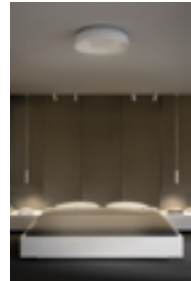

The DOT collection embraces the advantages of both technical lighting and a designer look. Its hallmark is the inner circle – usually in a contrasting colour to the interior of the luminaire's finish. The central element has a dual role: functional and aesthetic. The source of light is located on it.

Mounting the light source on the inner circle allows you to hide it from the observer's view. It almost completely eliminates the glare effect. The light is directed towards the interior of the luminaire and it is reflected from it before

it reaches the room. Luminaire's inner part is illuminated in a pleasant way and the light that comes out on the outside is perceived as soft and comfortable.

The DOT series offers functional, soft light in a modern form. Thanks to the different sizes of available luminaires – the larger MAXI RING and the smaller REVEL – they fit both into private interiors and public spaces such as lobbies or restaurants. After all, in spite of their function, refined interiors deserve well-thought-out and beautiful lighting solutions.

The DOT series combines the advantages of technical lighting with a designer look. Its hallmark is the inner circle – usually in a contrasting colour to the interior of the luminaire's finish. There, out of the observer's view, the source of light is located.