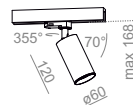

zakres napięcia: 220-240V

PET LED 230V track

PET 230V spot

PET 230V track

ROTTA LED 230V spot

ROTTA LED 230V track

kolor	moc	flux	dostawa	numer katalogowy
czarny	8.0W	620lm	QS	12540-M930-F1-PH-02
biały	8.0W	620lm	QS	12540-M930-F1-PH-03