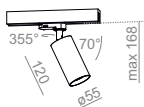

PAR16 | GU10 | 230V | max: 13W | Phase-Control

aqform.com/12548

kolor	dostawa	numer katalogowy
czarny	QS	12548-0000-U8-PH-02
biały	QS	12548-0000-U8-PH-03

zakres napięcia: 110-240V

nie zawiera źródła światła