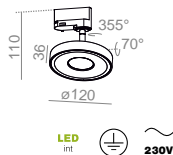

zakres napięcia: 220-240V

PET LED 230V track

PET 230V spot

PET 230V track

ROTTA LED 230V spot

ROTTA LED 230V track

kolor	moc	flux	dostawa	numer katalogowy
czarny	8.0W	620lm	QS	12540-M930-F1-PH-02
biały	8.0W	620lm	QS	12540-M930-F1-PH-03