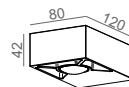

CRI>90 | 3000K | 65°

aqform.com/GL0012

kolor	moc	flux	dostawa	numer katalogowy
czarny	3.0W	320lm	QS	26495-M930-W3-00-02
biały	3.0W	320lm	QS	26495-M930-W3-00-03