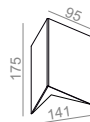

zakres napięcia: 220-240V

CRI>90 | 3000K | Phase-Control

aqform.com/GR0012

kolor	moc	flux	dostawa	numer katalogowy
czarny	8.0W	630lm	QS	20080-M930-D9-PH-02
biały	8.0W	630lm	QS	20080-M930-D9-PH-03