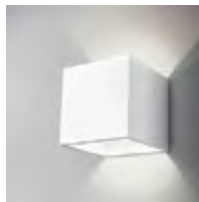

MAXI CUBE LED 230V wall