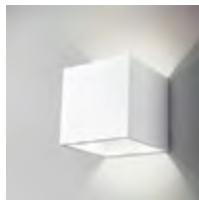

MAXI CUBE wall