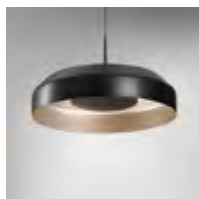

MAXI RING dot LED 230V suspended